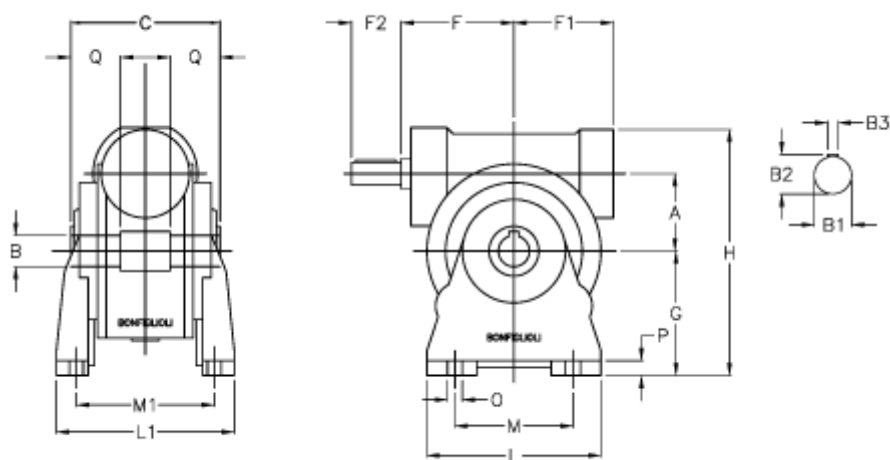

Article number: 3901130020100

Description: Worm gear with solid input shaft
VF 130N-20-HS

Measures

a	= 130.0	F1	= 154	P	= 18
B	= 45	g	= 195	Q	= 52.5
B1 E7	= 30	H	= 390		
B2	= 33.0	L	= 310		
B3 H9	= 8	L1	= 245		
C	= 165	m	= 220		
Description	= VF 130A-xx-HS	M1	= 191.0		
F	= 160.0	O	= 16.0		